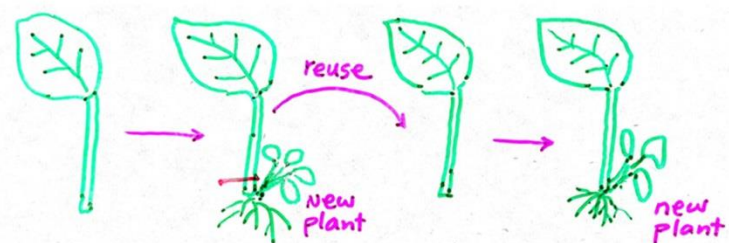

i leaf

SMART CITY VEHICLE, A CAR AND A SCOOTER .

CONCEPT

Bryophyllum Leaf

moodboard

inspiration

implementation

IDEA DEVELOPMENT

Normal

fold

stands

ready to go

Normal ride

Scooter mode

Scooter looks

Use the vehicle as a normal car for one person. Park it fold it. It stands on itself. Take out the scooter ready to go around the city.