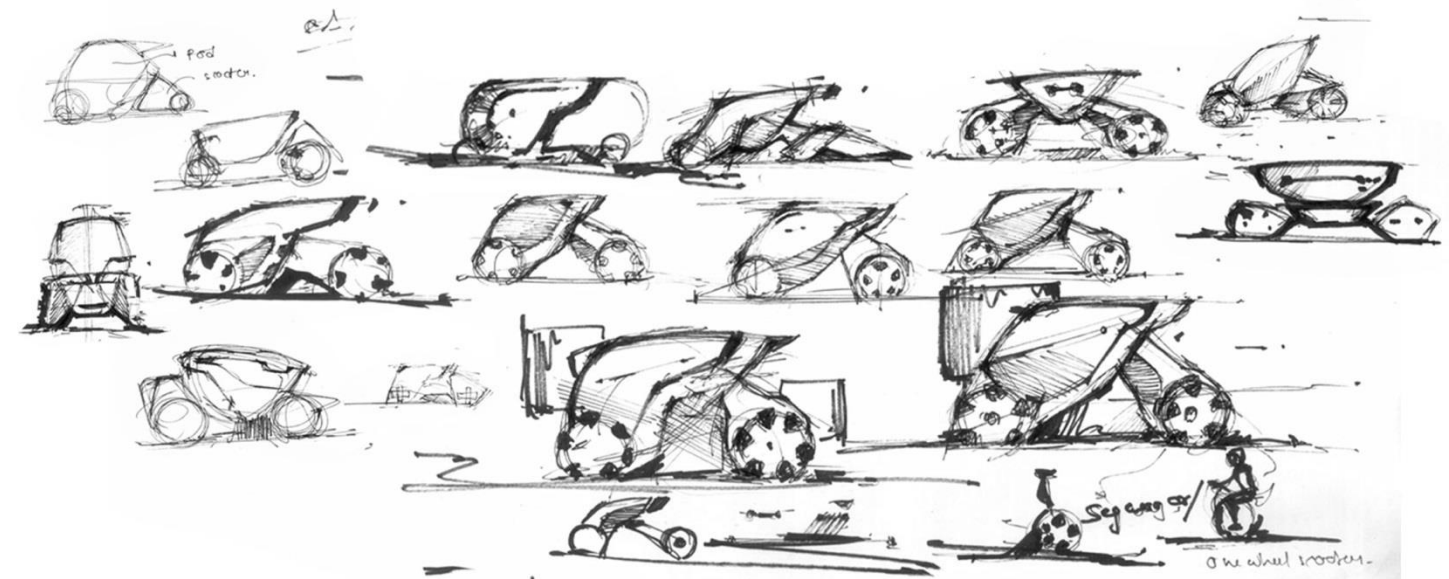

i leaf

SMART CITY VEHICLE, A CAR AND A SCOOTER .

CONCEPT

Bryophyllum Leaf

moodboard

inspiration

implementation

IDEA DEVELOPMENT

Normal

fold

stands

ready to go

Normal ride

Scooter mode

Scooter looks

Use the vehicle as a normal car for one person. Park it fold it. It stands on itself. Take out the scooter ready to go around the city.