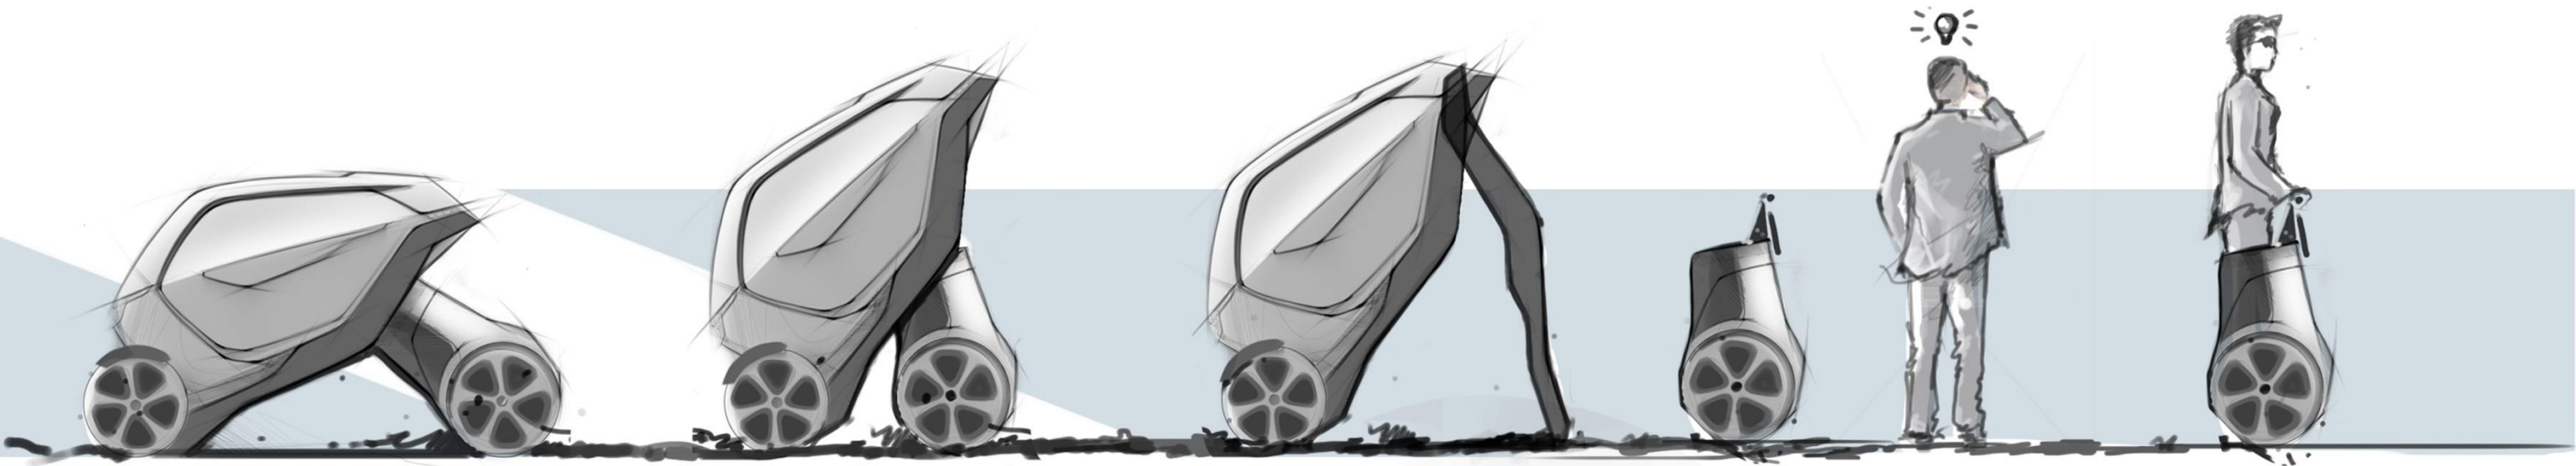

i leaf

SMART CITY VEHICLE, A CAR AND A SCOOTER .

CONCEPT

Bryophyllum Leaf

moodboard

inspiration

implementation

IDEA DEVELOPMENT

Normal

fold

stands

ready to go

Normal ride

Scooter mode

Scooter looks

Use the vehicle as a normal car for one person. Park it fold it. It stands on itself. Take out the scooter ready to go around the city.