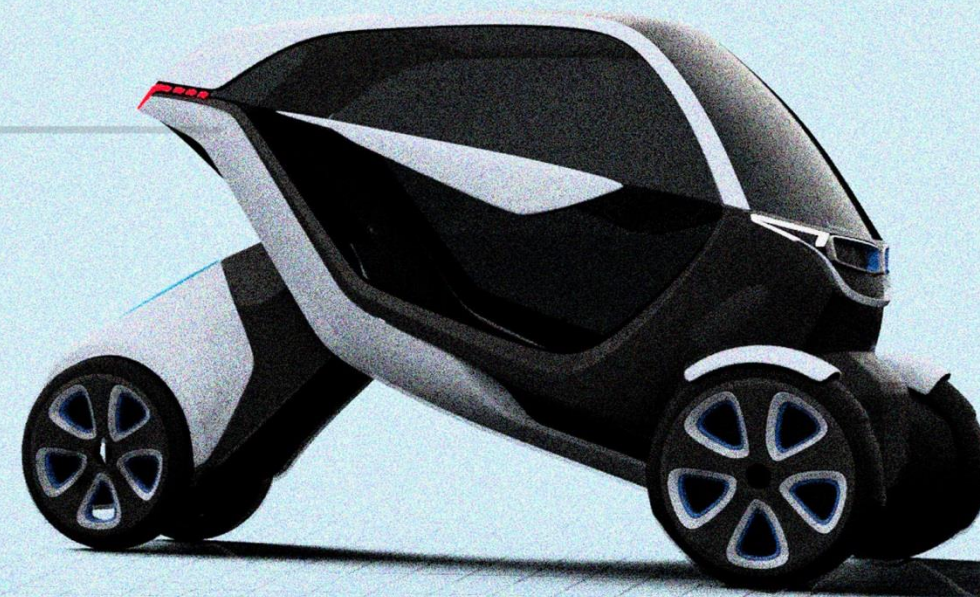

i leaf

SMART CITY VEHICLE, A CAR AND A SCOOTER .

CONCEPT

Bryophyllum Leaf

moodboard

inspiration

implementation

IDEA DEVELOPMENT

Normal

fold

stands

ready to go

Normal ride

Scooter mode

Scooter looks

Use the vehicle as a normal car for one person. Park it fold it. It stands on itself. Take out the scooter ready to go around the city.