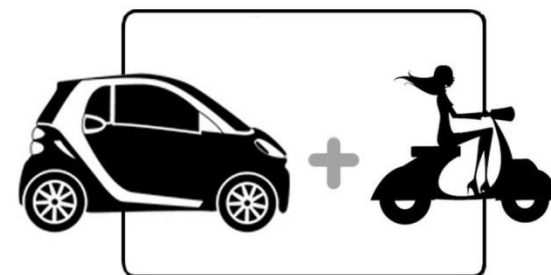

i leaf

SMART CITY VEHICLE, A CAR AND A SCOOTER .

CONCEPT

Bryophyllum Leaf

moodboard

inspiration

implementation

IDEA DEVELOPMENT

Normal

fold

stands

ready to go

Normal ride

Scooter mode

Scooter looks

Use the vehicle as a normal car for one person. Park it fold it. It stands on itself. Take out the scooter ready to go around the city.