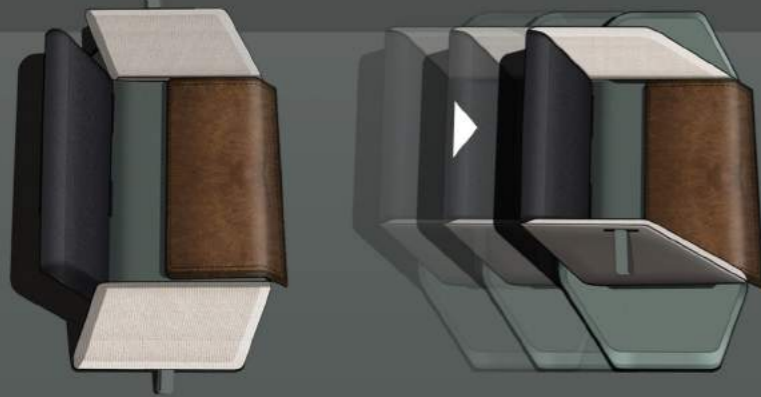

AXIZ

AXIZ offers a virus proof out-of-home area to stay in during the lockdown. A vertically-extended interior space provides both privacy and a better view. A disinfect-cabin has been placed in the rear of the vehicle, groceries and packages will be automatically sanitized after putting inside.

AXIZ

Little horrors suffered the most during the Pandemic.
How to offer them some more space to mess around during the lockdown?
AXIZ is a 'bouncy castle' for kids to release energy.

AXIZ

What if your family members are too noisy and you just can't focus on doing anything? AXIZ offers you a perfect, quiet and calm space to spend some time by yourself or with someone special.

Secondary Platform - Flexible and Removable

Interior Layout Sketch

AXIZ

How about enjoying a sunny Sunday afternoon with your sweet heart?
With a large circular skylight, AXIZ is well ventilated with openings on the top.
With a glass of wine, or a cup of coffee, this is the true little pleasure of life.

Slidable Working Platform - Table

Central Console - Central Slide Bar