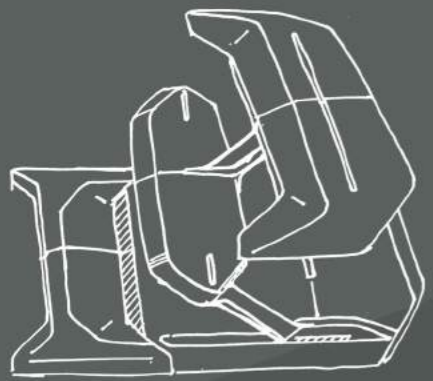

AXIZ

Little horrors suffered the most during the Pandemic.
How to offer them some more space to mess around during the lockdown?
AXIZ is a 'bouncy castle' for kids to release energy.

AXIZ

What if your family members are too noisy and you just can't focus on doing anything? AXIZ offers you a perfect, quiet and calm space to spend some time by yourself or with someone special.

Secondary Platform - Flexible and Removable

Interior Layout Sketch

AXIZ

How about enjoying a sunny Sunday afternoon with your sweet heart?
With a large circular skylight, AXIZ is well ventilated with openings on the top.
With a glass of wine, or a cup of coffee, this is the true little pleasure of life.

Slidable Working Platform - Table

Central Console - Central Slide Bar