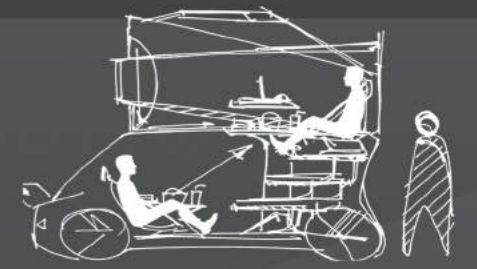

Secondary Platform - Flexible and Removable

Interior Layout Sketch

AXIZ

How about enjoying a sunny Sunday afternoon with your sweet heart?
With a large circular skylight, AXIZ is well ventilated with openings on the top.
With a glass of wine, or a cup of coffee, this is the true little pleasure of life.

Slidable Working Platform - Table

Central Console - Central Slide Bar