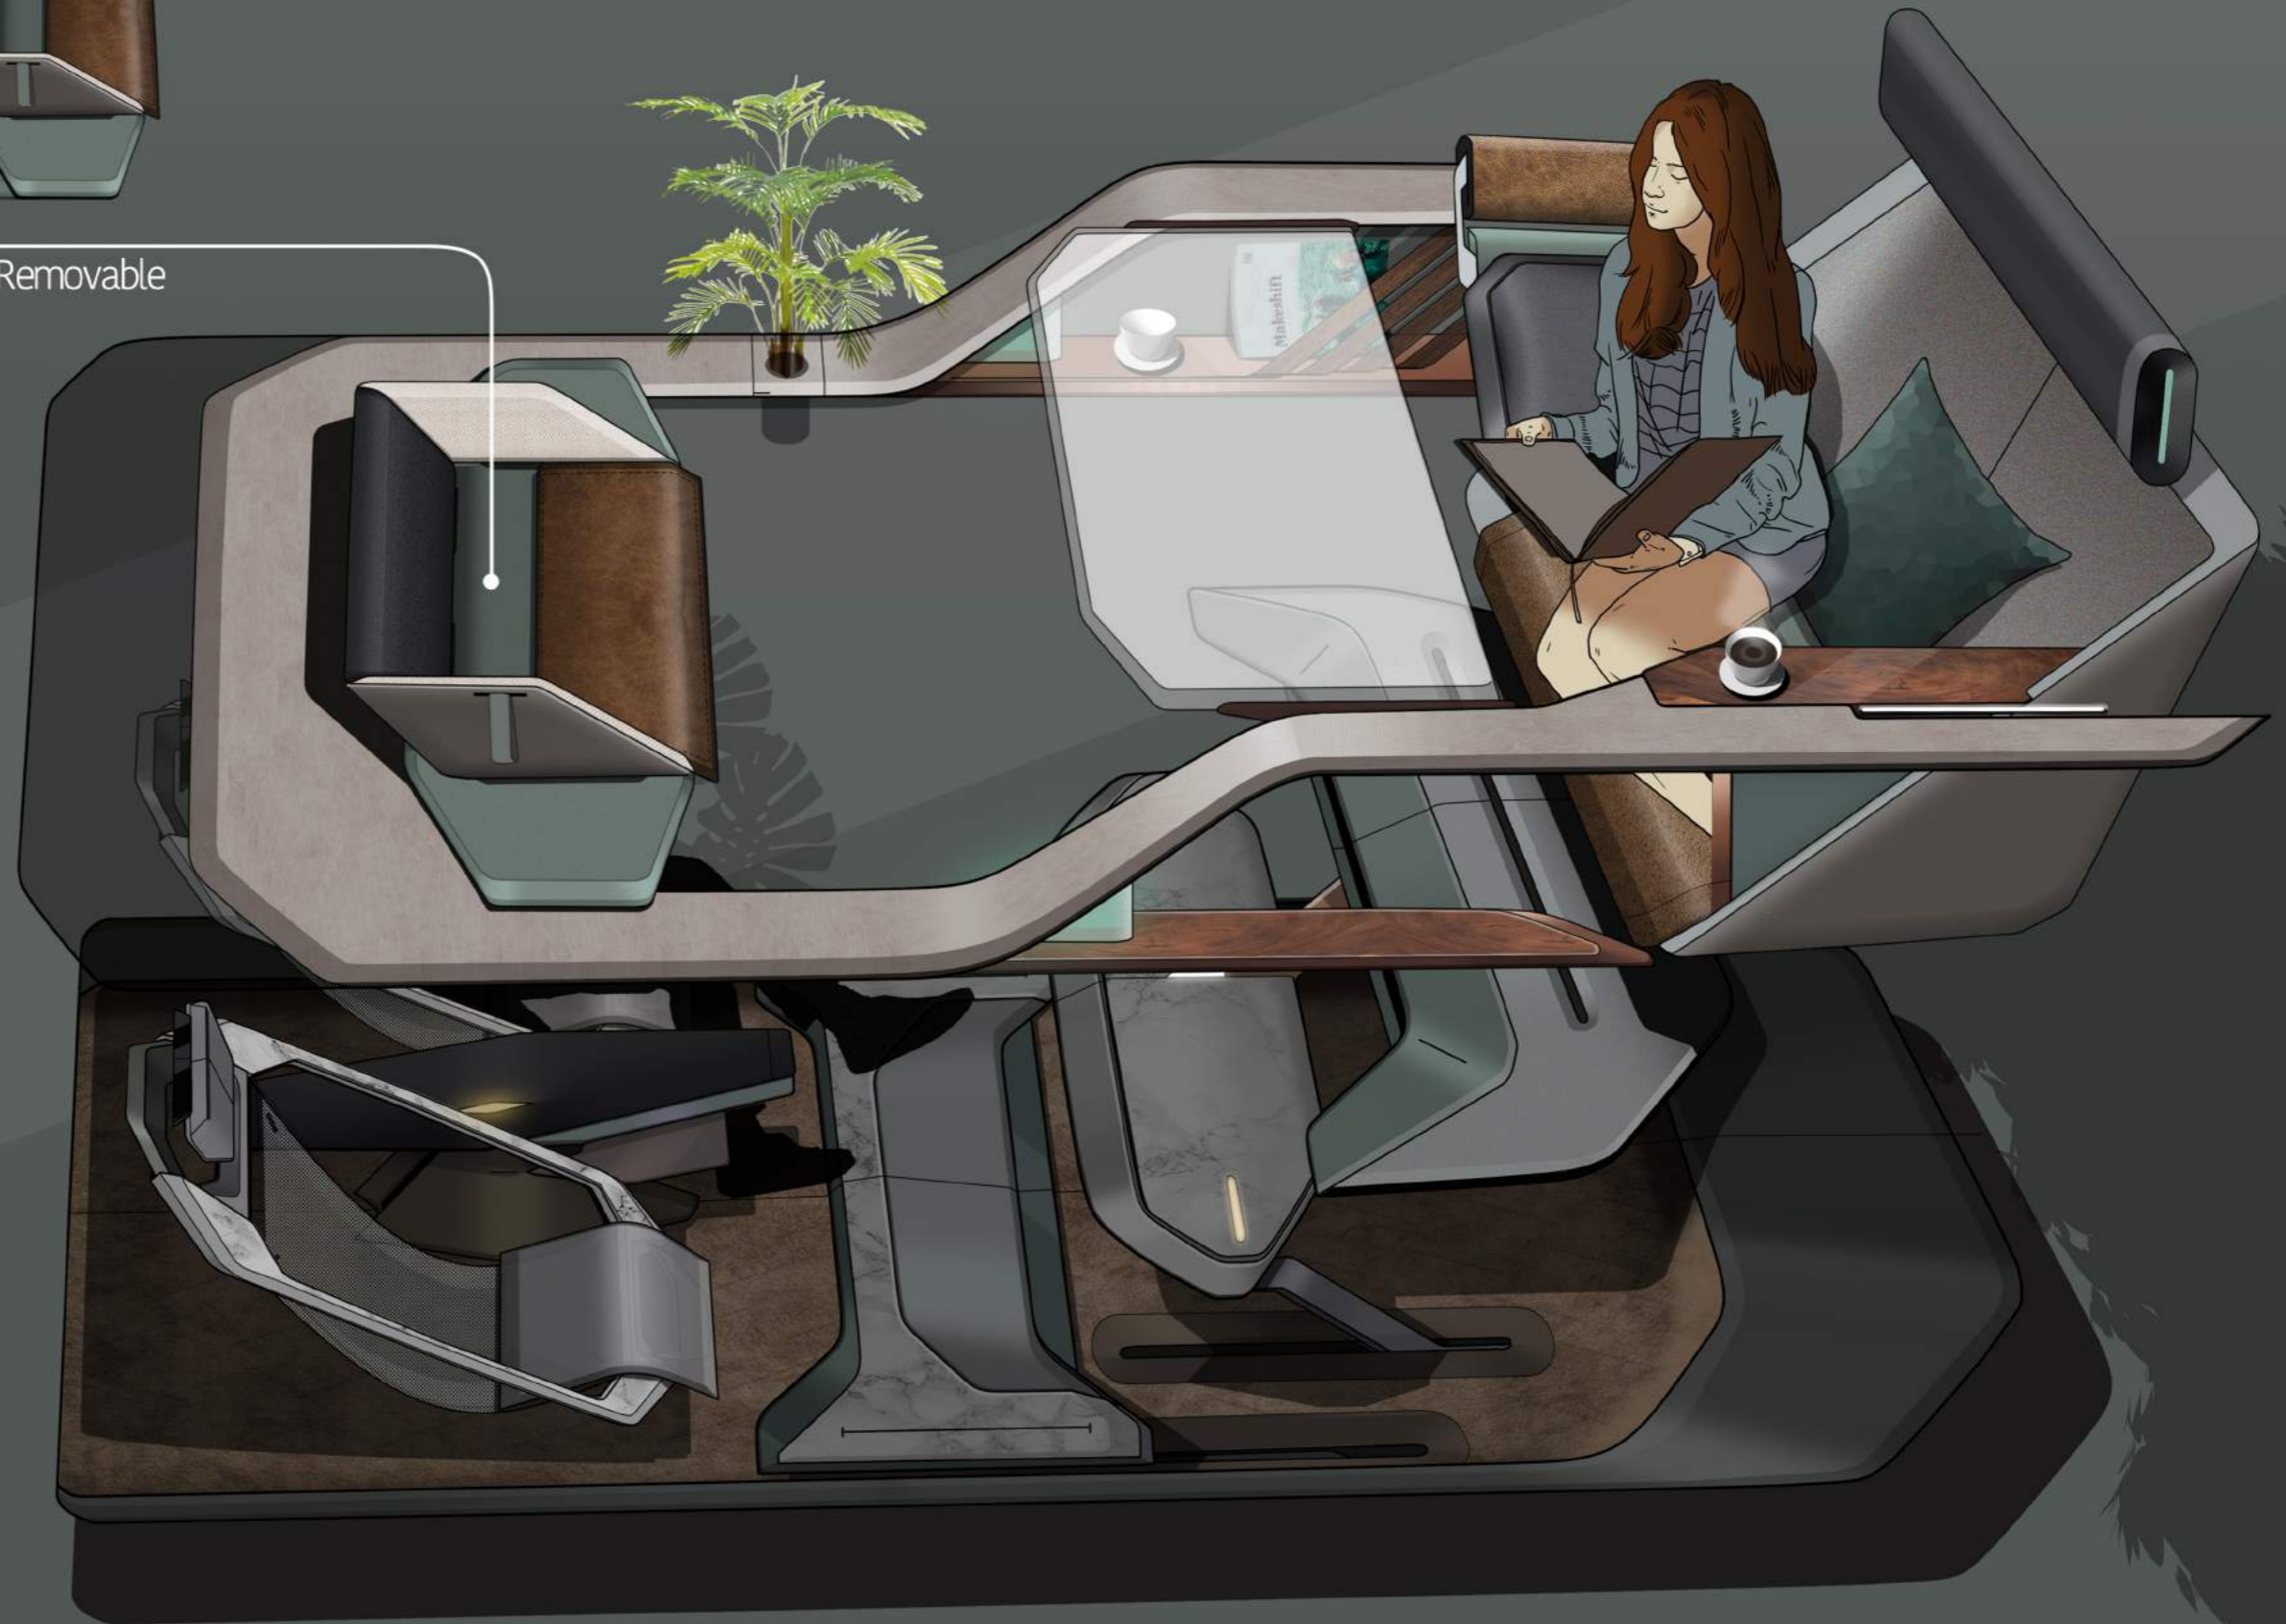

AXIZ

AXIZ offers a virus proof out-of-home area to stay in during the lockdown. A vertically-extended interior space provides both privacy and a better view. A disinfect-cabin has been placed in the rear of the vehicle, groceries and packages will be automatically sanitized after putting inside.

AXIZ

Little horrors suffered the most during the Pandemic.
How to offer them some more space to mess around during the lockdown?
AXIZ is a 'bouncy castle' for kids to release energy.

AXIZ

What if your family members are too noisy and you just can't focus on doing anything? AXIZ offers you a perfect, quiet and calm space to spend some time by yourself or with someone special.

Secondary Platform - Flexible and Removable

Interior Layout Sketch

AXIZ

How about enjoying a sunny Sunday afternoon with your sweet heart?
With a large circular skylight, AXIZ is well ventilated with openings on the top.
With a glass of wine, or a cup of coffee, this is the true little pleasure of life.

Slidable Working Platform - Table

Central Console - Central Slide Bar