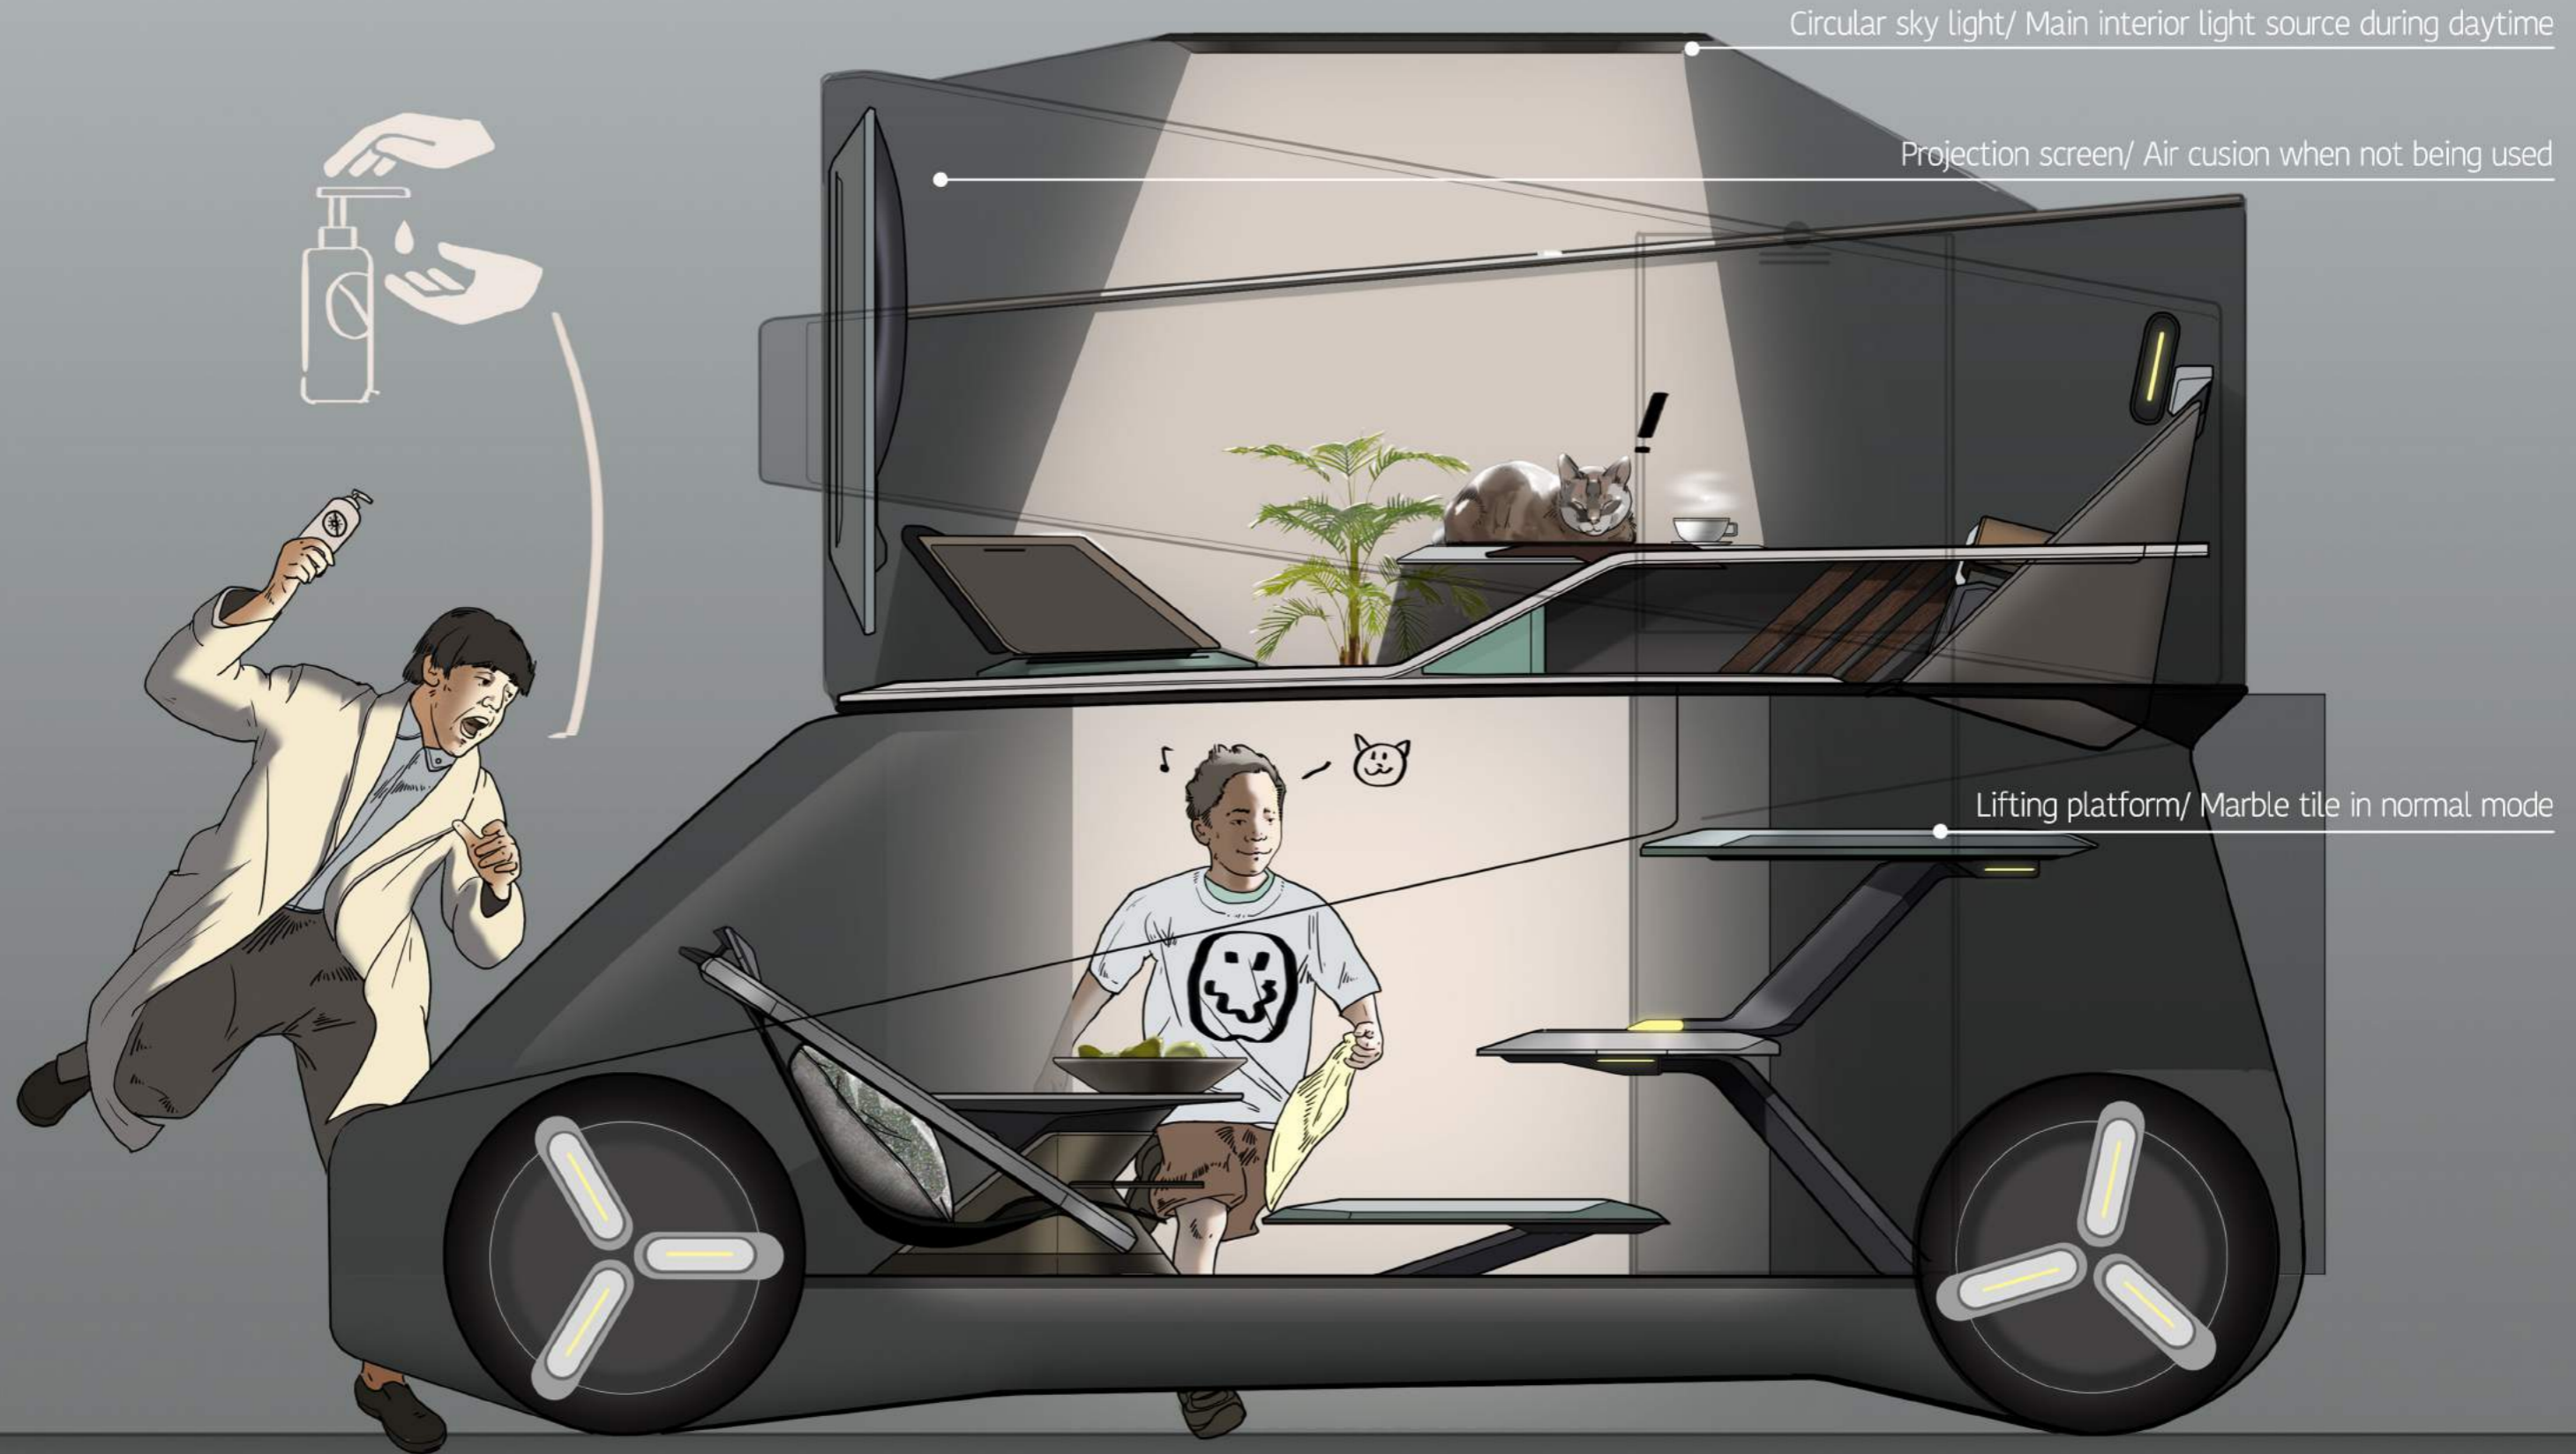

AXIZ

AXIZ offers a virus proof out-of-home area to stay in during the lockdown. A vertically-extended interior space provides both privacy and a better view. A disinfect-cabin has been placed in the rear of the vehicle, groceries and packages will be automatically sanitized after putting inside.

AXIZ

Little horrors suffered the most during the Pandemic.
How to offer them some more space to mess around during the lockdown?
AXIZ is a 'bouncy castle' for kids to release energy.

AXIZ

What if your family members are too noisy and you just can't focus on doing anything? AXIZ offers you a perfect, quiet and calm space to spend some time by yourself or with someone special.

Secondary Platform - Flexible and Removable

Interior Layout Sketch

AXIZ

How about enjoying a sunny Sunday afternoon with your sweet heart?
With a large circular skylight, AXIZ is well ventilated with openings on the top.
With a glass of wine, or a cup of coffee, this is the true little pleasure of life.

Slidable Working Platform - Table

Central Console - Central Slide Bar