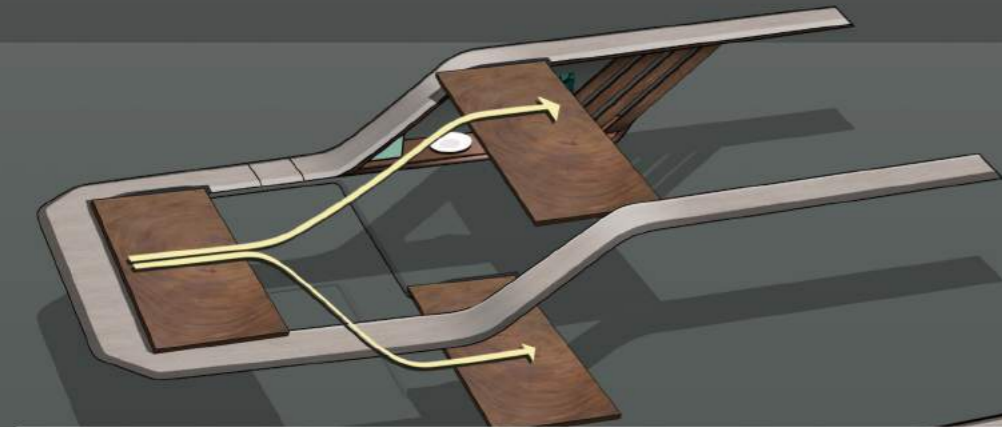

Secondary Platform - Flexible and Removable

Interior Layout Sketch

AXIZ

How about enjoying a sunny Sunday afternoon with your sweet heart?
With a large circular skylight, AXIZ is well ventilated with openings on the top.
With a glass of wine, or a cup of coffee, this is the true little pleasure of life.

Slidable Working Platform - Table

Central Console - Central Slide Bar